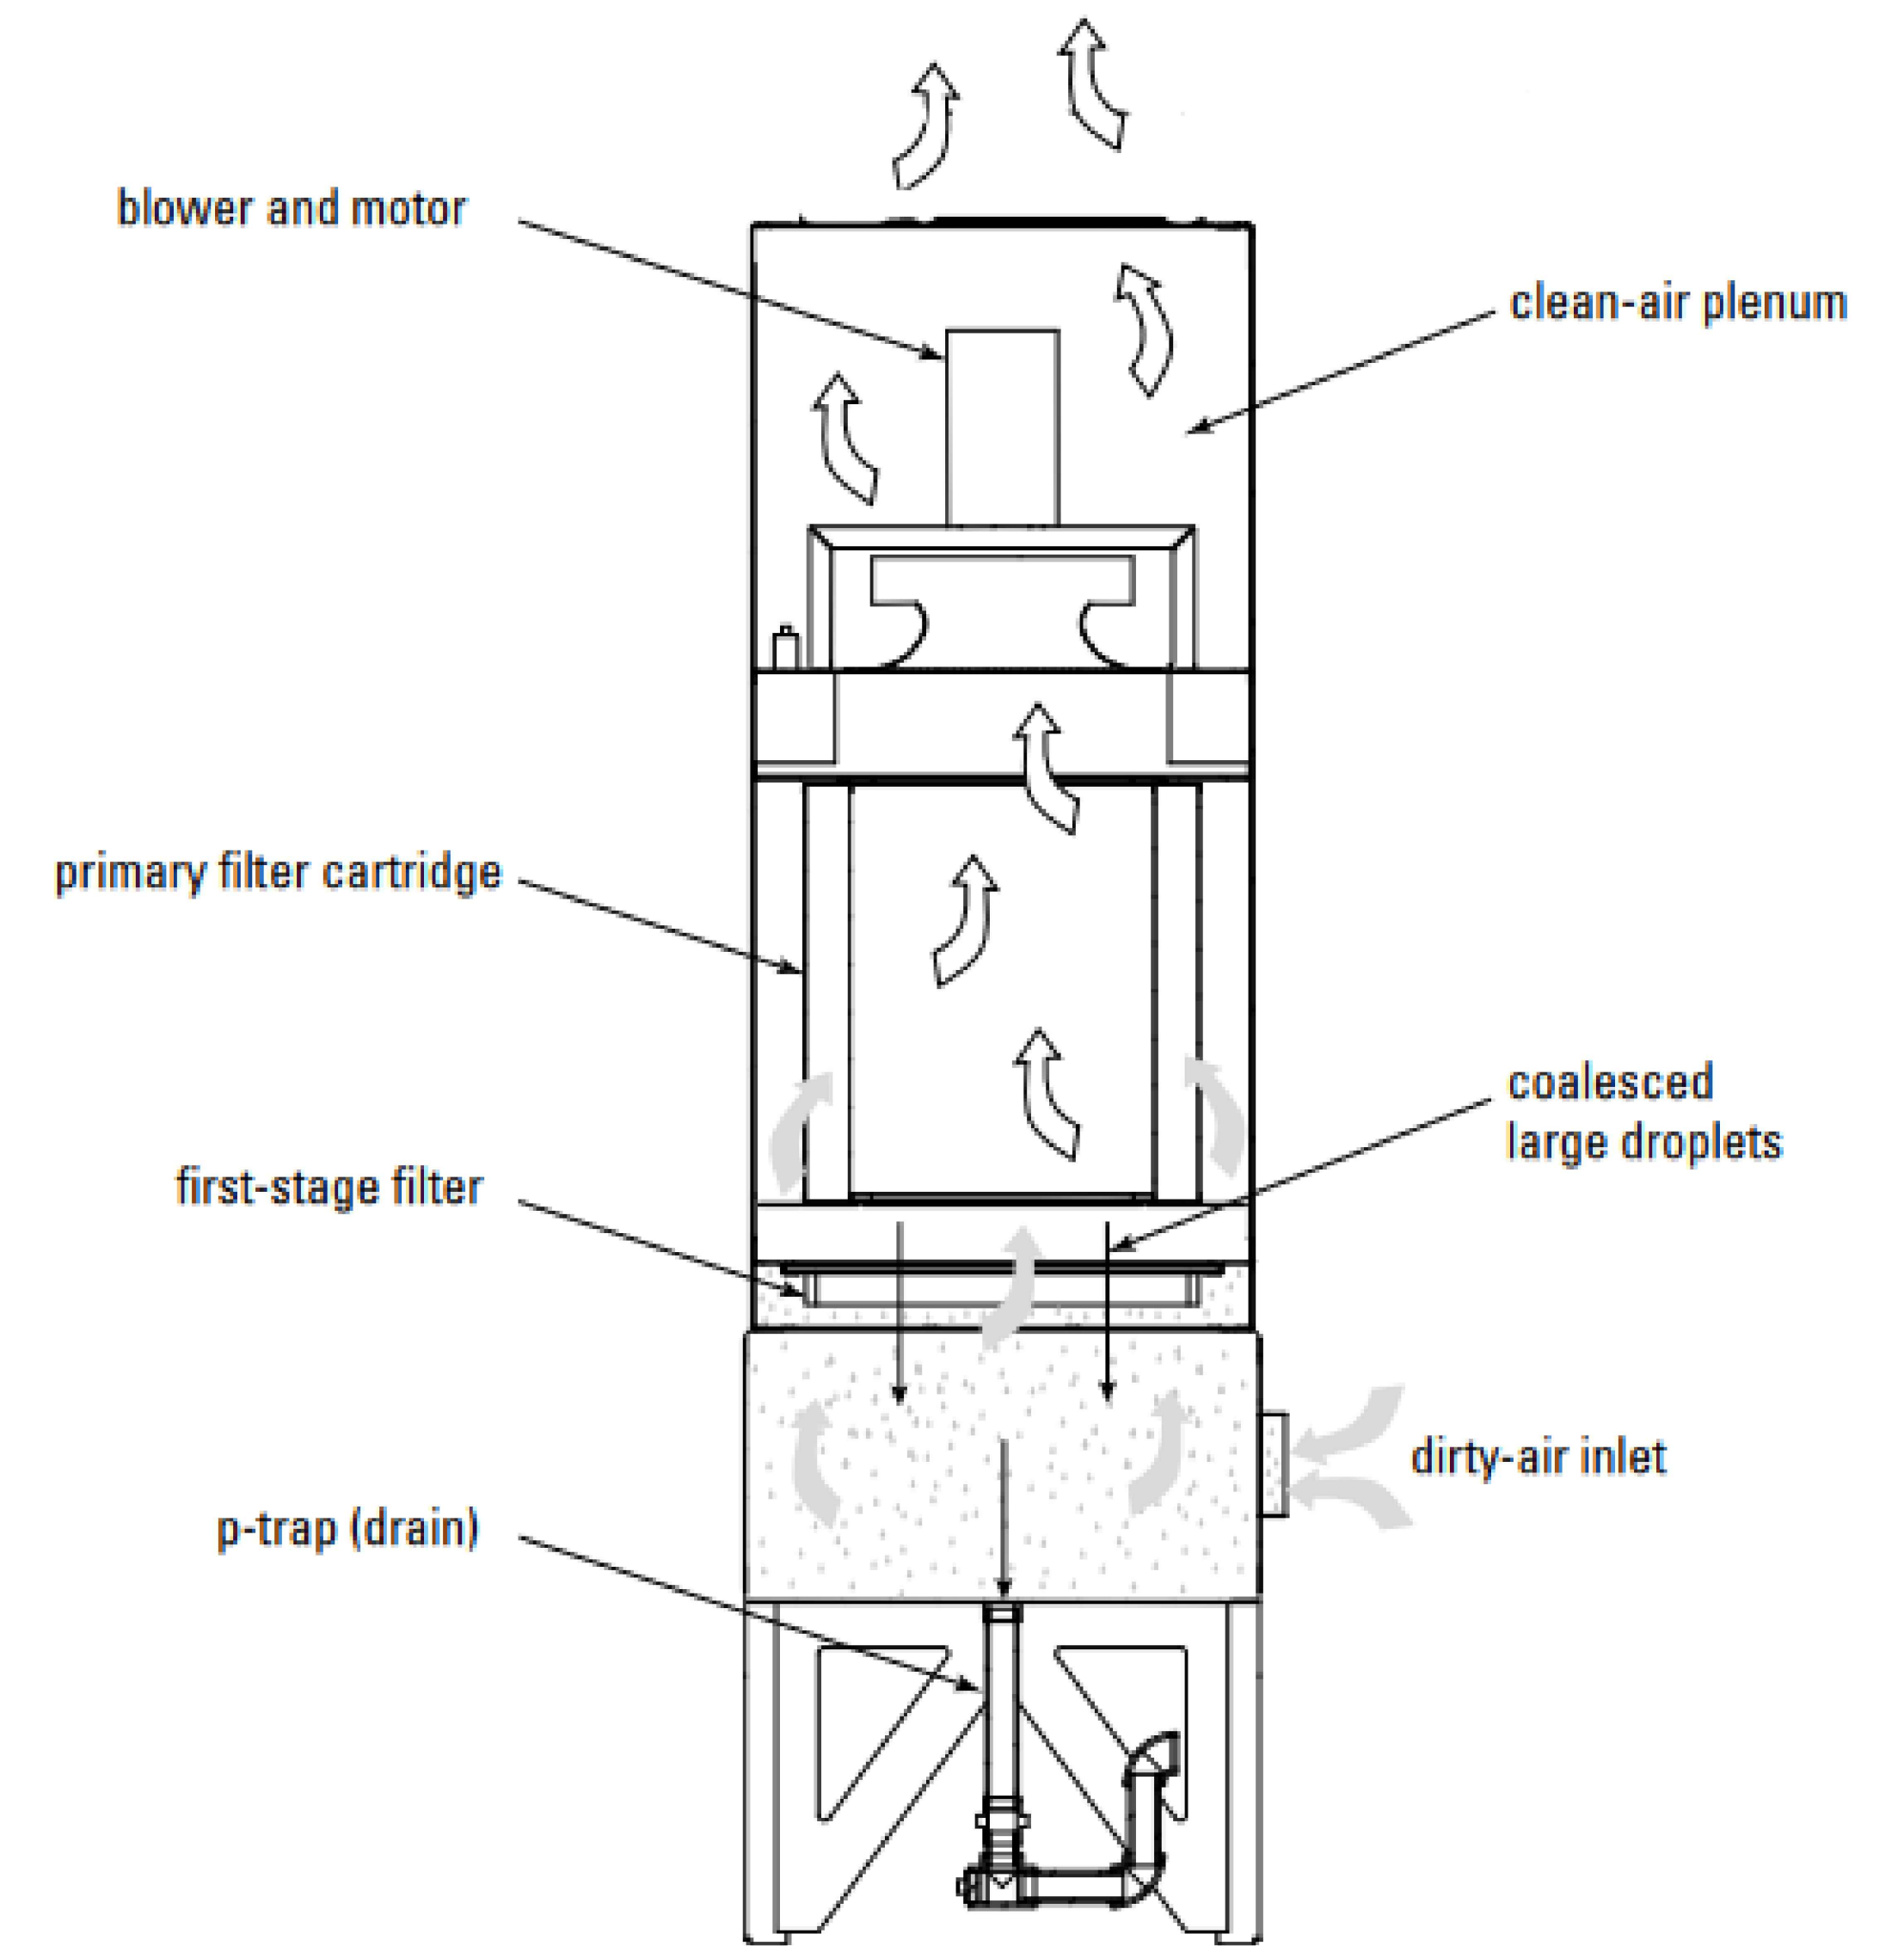

STRAIGHT OIL CARTRIDGE
603 MM L X 636 MM H X 464 MM W
(23.75 " L X 25.05"H X 18.25"W)

Synteq XP Straight Oil Primary Cartridge Filter, 603 mm length X 636 mm height X 464 mm wide (23.75-inch length X 25.05-inch height X 18.25-inches wide),

PRIMARY FILTER,
 FOR MIST COLLECTOR
 GROSS WEIGHT 50 lb

Attributes

Length	23.75 inch (603 mm)
Height	25.05 inch (636 mm)
Width	18.25 inch (464 mm)
Media Type	Synteq XP
Filter Area	245 ft ² (22.76 m ²)
Temperature Limit	150.80 °F (66 °C)
Liner	Yes
End Cap Construction	Open/Closed
Construction	Galvanized
Shape	Rectangle